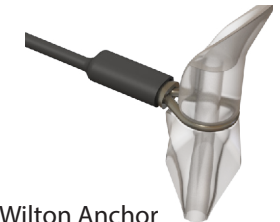

TOWED TAG ANCHOR SPECIFICATION

Anchor	Size	Dimensions (mm)	Material
Domeier	Medium	20 L x 14 W	Plastic
	Large	31 L x 20 W	
Wilton	Small	38 L x 11 Diameter	Urethane
	Large	47 L x 13 Diameter	
Titanium (Ti)	Small	45 L x 14 W x 1.3 Thickness	Titanium
	Large	64 L x 16 W x 1 Thickness	

Towed tag anchor suite available for Wildlife Computers tags only.

Titanium (Ti) Anchors

Small Ti Anchor

Large Ti Anchor

Wilton Anchors

Wilton Anchor

Domeier Anchor

Domeier Anchors