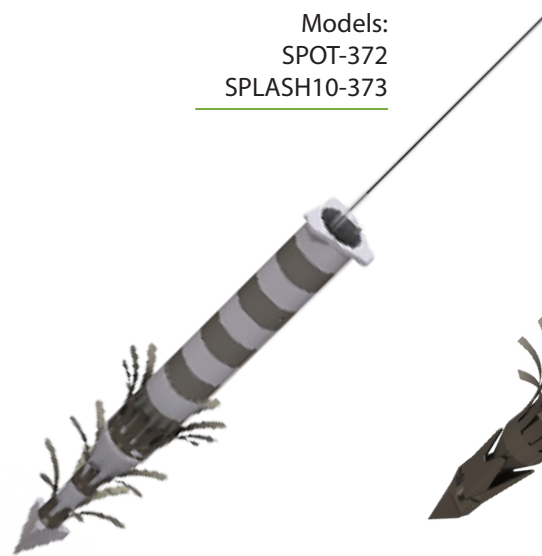

Models:
SPOT-372
SPLASH10-373