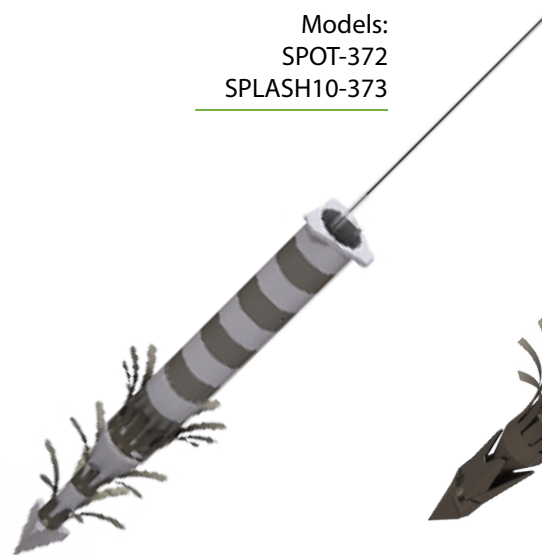

Model	Argos	Depth	Temperature	Light Level	Life (days) ¹	L x D (mm)	Wall Thickness	Weight (g)
SPOT-177R	✓		✓		300	98 x 22	0.05 inches	140
SPOT-177S	✓		✓		300	145 x 22	0.05 inches	180
SPOT-303	✓		✓	✓	540	300 x 24	0.06 inches	390
SPLASH10-302	✓	✓	✓	✓	190	300 x 24	0.06 inches	390
SPOT-372	✓		✓	✓	540	293 x 24	0.06 inches	390
SPLASH10-373	✓	✓	✓	✓	190	293 x 24	0.06 inches	390

1. Lifespan estimates may increase or decrease based on your deployment. Please see your technical sales consultant.

Model: SPOT-177R

Model: SPOT-177S

Models:
SPOT-372
SPLASH10-373

Models:
SPOT-303
SPLASH10-302