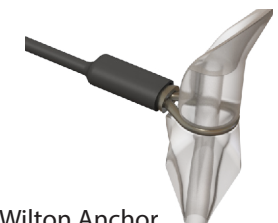

Anchor	Size	Dimensions (mm)	Material
Domeier	Medium	20 L x 14 W	Plastic
	Large	31 L x 20 W	
Wilton	Small	38 L x 11 Diameter	Urethane
	Large	47 L x 13 Diameter	
Titanium (Ti)	Small	45 L x 14 W x 1.3 Thickness	Titanium
	Large	64 L x 16 W x 1 Thickness	

Towed tag anchor suite available for Wildlife Computers tags only.

Titanium (Ti) Anchors

Small Ti Anchor

Large Ti Anchor

Wilton Anchor

Domeier Anchor

Wilton Anchors

Domeier Anchors