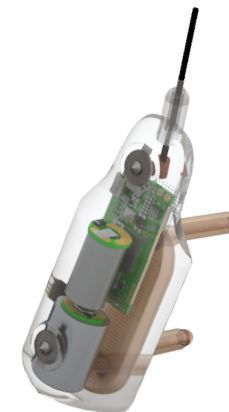

Model	Argos	Temperature	Life (days) ¹	L x W x H (mm)	Weight (g)
SPOT-196	✓	✓	190	82 x 19 x 52	55
SPOT-257	✓	✓	1910	162 x 57 x 20	160
SPOT-380	✓	✓	255	88 x 37 x 23	62
SPOT-420	✓	✓	555	111 x 44 x 20	62
SPOT-428	✓	✓	555	122 x 47 x 19	57

1. Lifespan estimates may increase or decrease based on your deployment. Please see your technical sales consultant.

Model: SPOT-196

Model: SPOT-257

Model: SPOT-420

Model: SPOT-428

Model: SPOT-380

tags@wildlifecomputers.com
WildlifeComputers.com
+1 (425) 881-3048

8310 154th Ave NE, Suite 150
Redmond, WA, 98052 USA

This is a small representation of our available tags. Tag features, colors, and specifications subject to change without notice. Comparative scale is approximate. Tags and antennas are not shown to scale. Lifespan estimates rely on programming, battery variability, temperature, power settings, features utilized, etc. © Wildlife Computers. All rights reserved. This is proprietary information and not to be reproduced, copied, or shared without written permission.