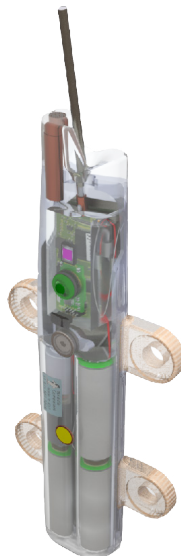

Model: SPLASH10-346