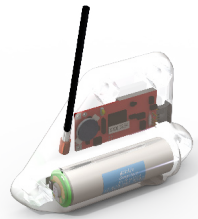

Model	Argos	Temperature	Life (days)¹	L x W x H (mm)	Weight (g)
SPOT-196	✓	✓	190	82 x 19 x 52	55
SPOT-257	✓	✓	1910	162 x 57 x 20	160
SPOT-380	✓	✓	255	88 x 37 x 23	62
SPOT-420	✓	✓	555	111 x 44 x 20	62
SPOT-428	✓	✓	555	122 x 47 x 19	57

1. Lifespan estimates may increase or decrease based on your deployment. Please see your technical sales consultant.

Model: SPOT-196