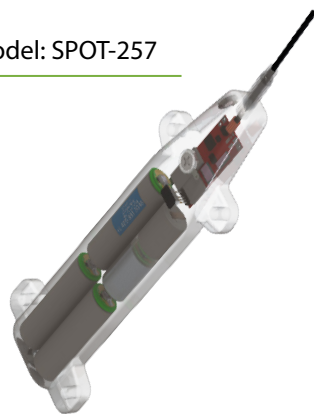

Model: SPOT-257