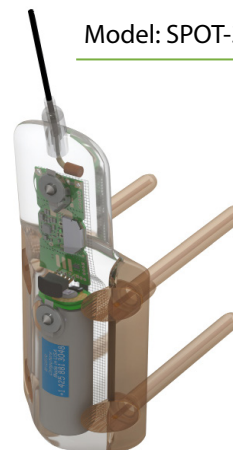

Model: SPOT-364