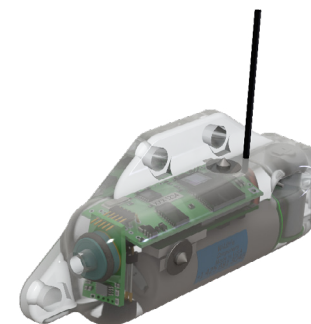

Model: SPLASH10-336

tags@wildlifecomputers.com
WildlifeComputers.com
+1 (425) 881-3048

8310 154th Ave NE, Suite 150
Redmond, WA, 98052 USA

This is a small representation of our available tags. Tag features and specifications subject to change without notice. Comparative scale is approximate. Tags are not shown to scale. Lifespan estimates rely on programming, battery variability, temperature, power settings, features utilized, etc. © Wildlife Computers. All rights reserved. This is proprietary information and not to be reproduced, copied, or shared without written permission.

v. 22-08

To Learn More Call: +1 (425) 881-3048 or Email: tags@wildlifecomputers.com