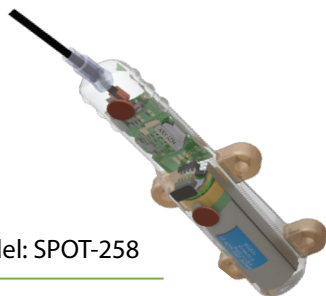

Model: SPOT-196

Model: SPOT-258