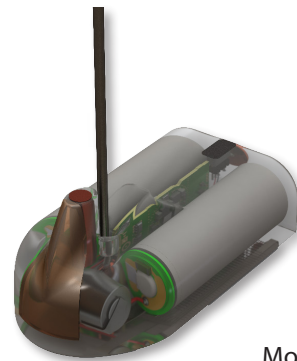

Model	Argos	Temperature	Life (days) <sup>1</sup>	L x W x H (mm)	Weight (g)
SPOT-203	✓	✓	1490	129 x 36 x 32	192
SPOT-275	✓	✓	170	86 x 17 x 18	39
SPOT-287	✓	✓	540	70 x 41 x 23	72
SPOT-293	✓	✓	910	72 x 56 x 24	119
SPOT-387	✓	✓	170	59 x 29 x 23	39
SPOT-395	✓	✓	740	75 x 40 x 19	86

1. Life estimates may increase or decrease based on your deployment. Please see your technical sales consultant for more information.

**The SPOT family features a wide variety of shapes for different applications. All tags also utilize a robust nitinol antenna.**

Model: SPOT-203

Model: SPOT-275

Model: SPOT-293

Model: SPOT-395

Model: SPOT-387

Model: SPOT-287

[tags@wildlifecomputers.com](mailto:tags@wildlifecomputers.com)  
[WildlifeComputers.com](http://WildlifeComputers.com)  
+1 (425) 881-3048