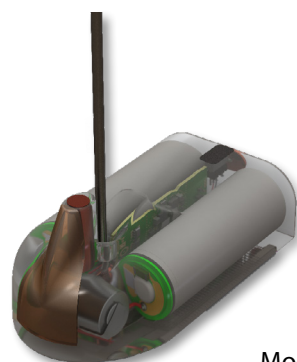

Model: SPOT-395