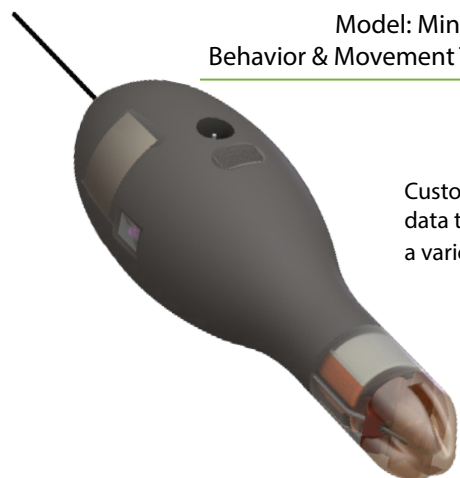

Model	Argos	Archive	Accelerometer	Depth	Temp.	Light Level	L x Ø (mm)	Weight (g)	Max. Duration (days)
MiniPAT-348	✓	✓	✓	✓	✓	✓	124 x Ø 38	60	800
Survivorship PAT-355 (sPAT)	✓	✓		✓	✓	✓	124 x Ø 38	60	30/45/60
sPAT-354 (Benthic)	✓	✓	✓				124 x Ø 38	60	96
Mark-Report PAT (mrPAT)	✓				✓		127 x Ø 28	40	730

**Pop-up Archival Transmitting tags (PAT tags, also known as PSATs) provide information by allowing the remote recovery of data from non-surface-oriented marine animals.**

Model: MiniPAT-348  
Behavior & Movement Tracking

Customizable programming and data transmission options to suit a variety of projects.

Model: sPAT-355  
Mortality Detection

Model: mrPAT-376  
Location Reporter

**Contact us for project pricing on the MiniPAT and Mark-Report PAT.**