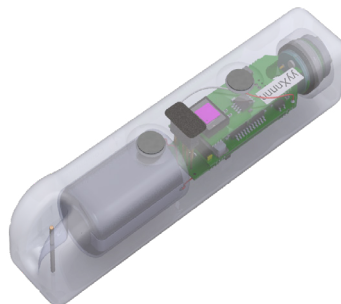

Model	Accelerometer	Magnetometer	Swim Speed Sensor	Depth	Temperature	Light Level	Memory Size	L x W x H (mm)	Weight (g)
TDR-Mk9-404				✓	✓	✓	64 MB	85 x 17 x 17	35
TDR10-DD-278	✓	✓	✓	✓	✓	✓	1 GB	74 x 57 x 36	117
TDR10-X-340	✓			✓	✓	✓	1 GB	57 x 37 x 23	70
TDR10-BX-340	✓						1 GB	56 x 38 x 24	69

This is a small representation of the wide variety of archival tags we offer. There are other configurations available with different battery capacities and sensor combinations.

Model: TDR10-DD-278

Model: TDR-Mk9-404