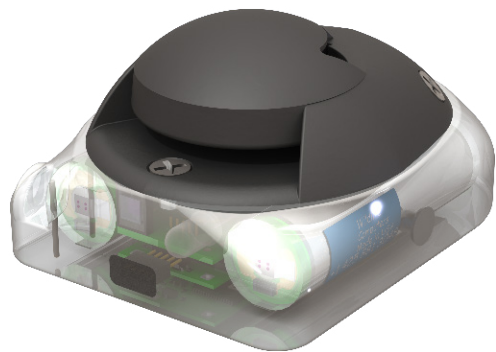

Model	Accelerometer	Magnetometer	Swim Speed Sensor	Depth	Temperature	Light Level	Memory Size	L x W x H (mm)	Weight (g)
TDR-Mk9-404				✓	✓	✓	64 MB	85 x 17 x 17	35
TDR10-DD-278	✓	✓	✓	✓	✓	✓	1 GB	74 x 57 x 36	117
TDR10-X-340	✓			✓	✓	✓	1 GB	57 x 37 x 23	70
TDR10-BX-340	✓						1 GB	56 x 38 x 24	69

This is a small representation of the wide variety of archival tags we offer. There are other configurations available with different battery capacities and sensor combinations.

Model: TDR10-DD-278

Model: TDR-Mk9-404