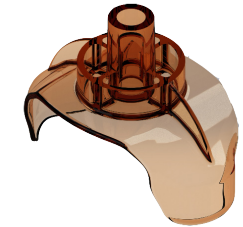

LIMPET DEPLOYMENT ACCESSORY OPTIONS SPECIFICATIONS

Accessories	Details	Dimensions
Titanium Dart Anchors	3-petal	45 mm L x 22 mm W x 4 g
	6-petal	68 mm L x 24 mm W x 6 g
Deployment Cup	SPOT-365	59 L x 38 W x 42 H (mm)
	SPLASH10-333/SPLASH10-F-333	51 L x 43 W x 39 H (mm)
Airgun Arrow	For use with 13 mm bore Dan-Inject CO ₂ rifle	35 in L
Crossbow Arrow	Flatback nock	20 in L

SPOT-365
Deployment Cup

SPLASH10-333 /
SPLASH10-F-333
Deployment Cup

LIMPET deployment accessories available for Wildlife Computers LIMPET tags only.

Model: SPOT-365 Deployment Cup with Crossbow Arrow

Model: SPLASH10-333 with 6-petal Ti Anchor with Air Gun Arrow

Ti Dart Anchors:
6- and 3-petal

This is a small representation of our available tags. Tag features, colors, and specifications subject to change without notice. Comparative scale is approximate. Tags and antennas are not shown to scale. Lifespan estimates rely on programming, battery variability, temperature, power settings, features utilized, etc. © Wildlife Computers. All rights reserved. This is proprietary information and not to be reproduced, copied, or shared without written permission.