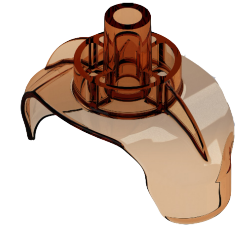

# LIMPET DEPLOYMENT ACCESSORY OPTIONS

## SPECIFICATION

Accessories	Details	Dimensions
Titanium Dart Anchors	3-petal	45 mm L x 22 mm W x 4 g
	6-petal	68 mm L x 24 mm W x 6 g
Deployment Cup	SPOT-365	59 L x 38 W x 42 H (mm)
	SPLASH10-333	51 L x 43 W x 39 H (mm)
	SPLASH10-F-333	51 L x 43 W x 39 H (mm)
Airgun Arrow	For use with 13 mm bore Dan-Inject CO <sub>2</sub> rifle	35 in L
Crossbow Arrow	Flatback nock	20 in L