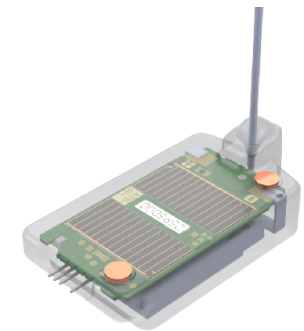

Model: SPOT-S-433

tags@wildlifecomputers.com
WildlifeComputers.com
+1 (425) 881-3048

8310 154th Ave NE, Suite 150
Redmond, WA, 98052 USA

This is a small representation of our available tags. Tag features, colors, and specifications subject to change without notice. Comparative scale is approximate. Tags and antennas are not shown to scale. Lifespan estimates rely on programming, battery variability, temperature, power settings, features utilized, etc. © Wildlife Computers. All rights reserved. This is proprietary information and not to be reproduced, copied, or shared without written permission.

To Learn More Call: +1 (425) 881-3048 or Email: tags@wildlifecomputers.com