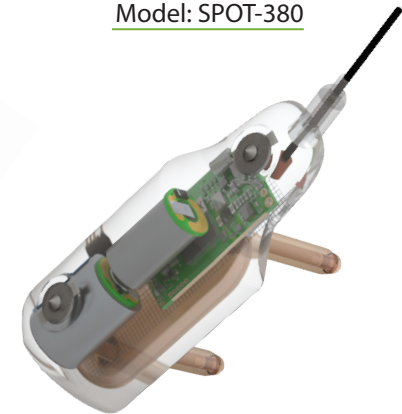

SPOT: FINMOUNT (SHARK) SUITE SPECIFICATIONS

Model	Argos	Temperature	Life (days) ¹	L x W x H (mm)	Weight (g)
SPOT-196	✓	✓	130	82 x 19 x 52	55
SPOT-257	✓	✓	1290	162 x 61 x 22	174
SPOT-364	✓	✓	130	122 x 47 x 19	53
SPOT-380	✓	✓	170	87 x 37 x 23	62
SPOT-420	✓	✓	370	111 x 44 x 20	62

Model: SPOT-196

1. Life estimates may increase or decrease based on your deployment. Please see your technical sales consultant for more information.

These tags all feature robust nitinol antennas and are designed to have the antenna as high on the fin as possible to improve Argos transmissions. Attachment kits are included with the tags.

Model: SPOT-420

Model: SPOT-257

Model: SPOT-364

Model: SPOT-380

tags@wildlifecomputers.com
WildlifeComputers.com
+1 (425) 881-3048

8310 154th Ave NE, Suite 150
Redmond, WA, 98052 USA

This is a small representation of our available tags. Tag features, colors, and specifications subject to change without notice. Comparative scale is approximate. Tags and antennas are not shown to scale. Lifespan estimates rely on programming, battery variability, temperature, power settings, features utilized, etc. © Wildlife Computers. All rights reserved. This is proprietary information and not to be reproduced, copied, or shared without written permission.