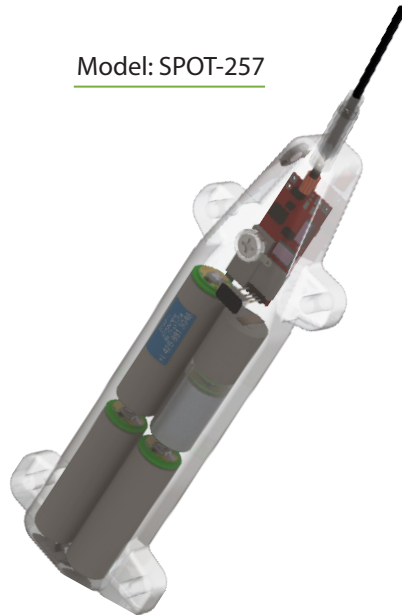

Model: SPOT-257